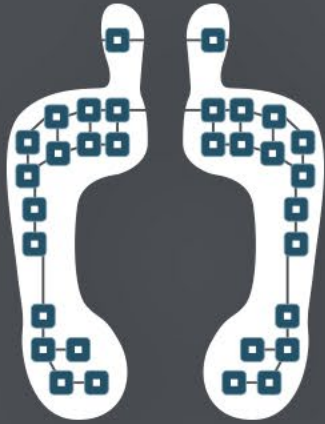

Motion
capture

Hands
tracking

Biomechanics
research

Entertainment
Performing arts

Presence
detection

Fitness
& Sport

Gait
analysis

Gaming
& VR

Pressure
mapping

Your
creativity

plug and play with

YETI

PPG

TOF

Supported Operating Systems

Windows